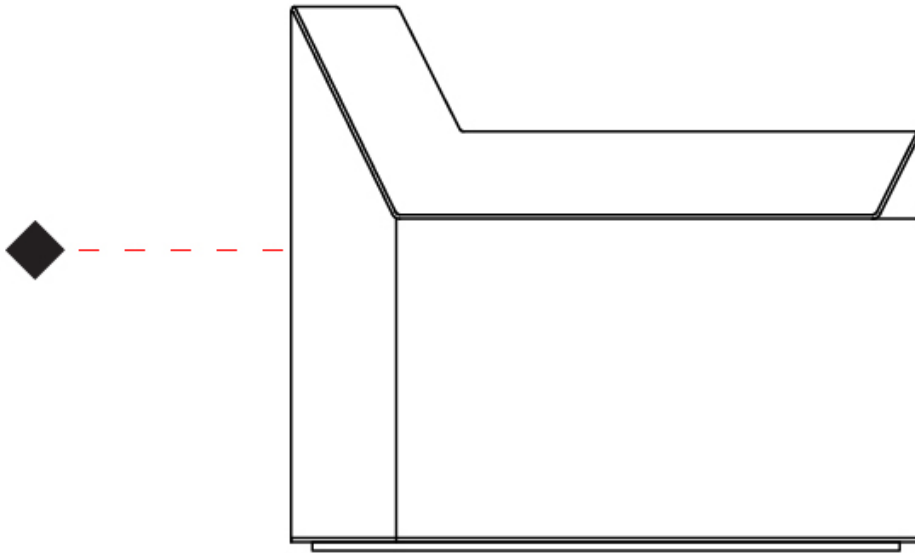

PLIE PORTABLE

D54012- : D54012-PWT

PROJECT

TYPE

SPECIFIER

QUANTITY

DATE

D