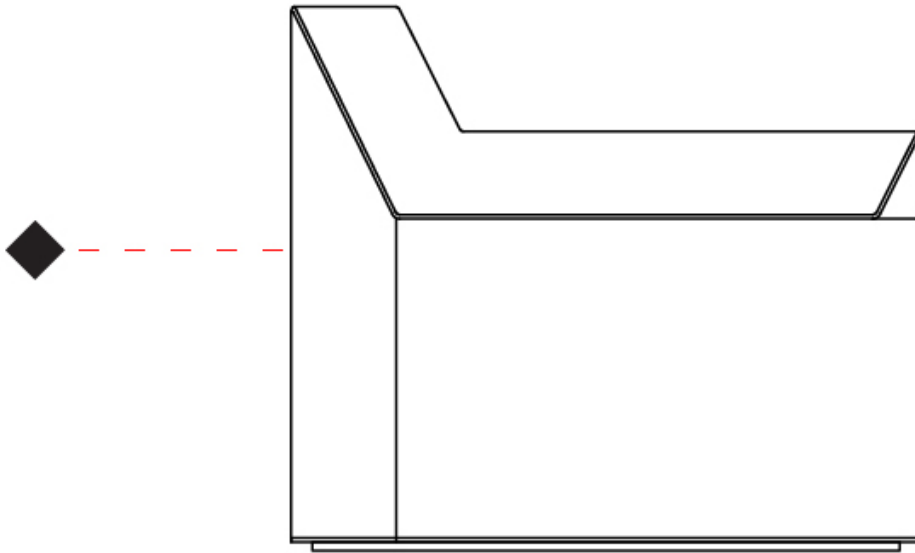

PLIE PORTABLE

D54012- : D54012-WHI

PROJECT

TYPE

SPECIFIER

QUANTITY

DATE

D